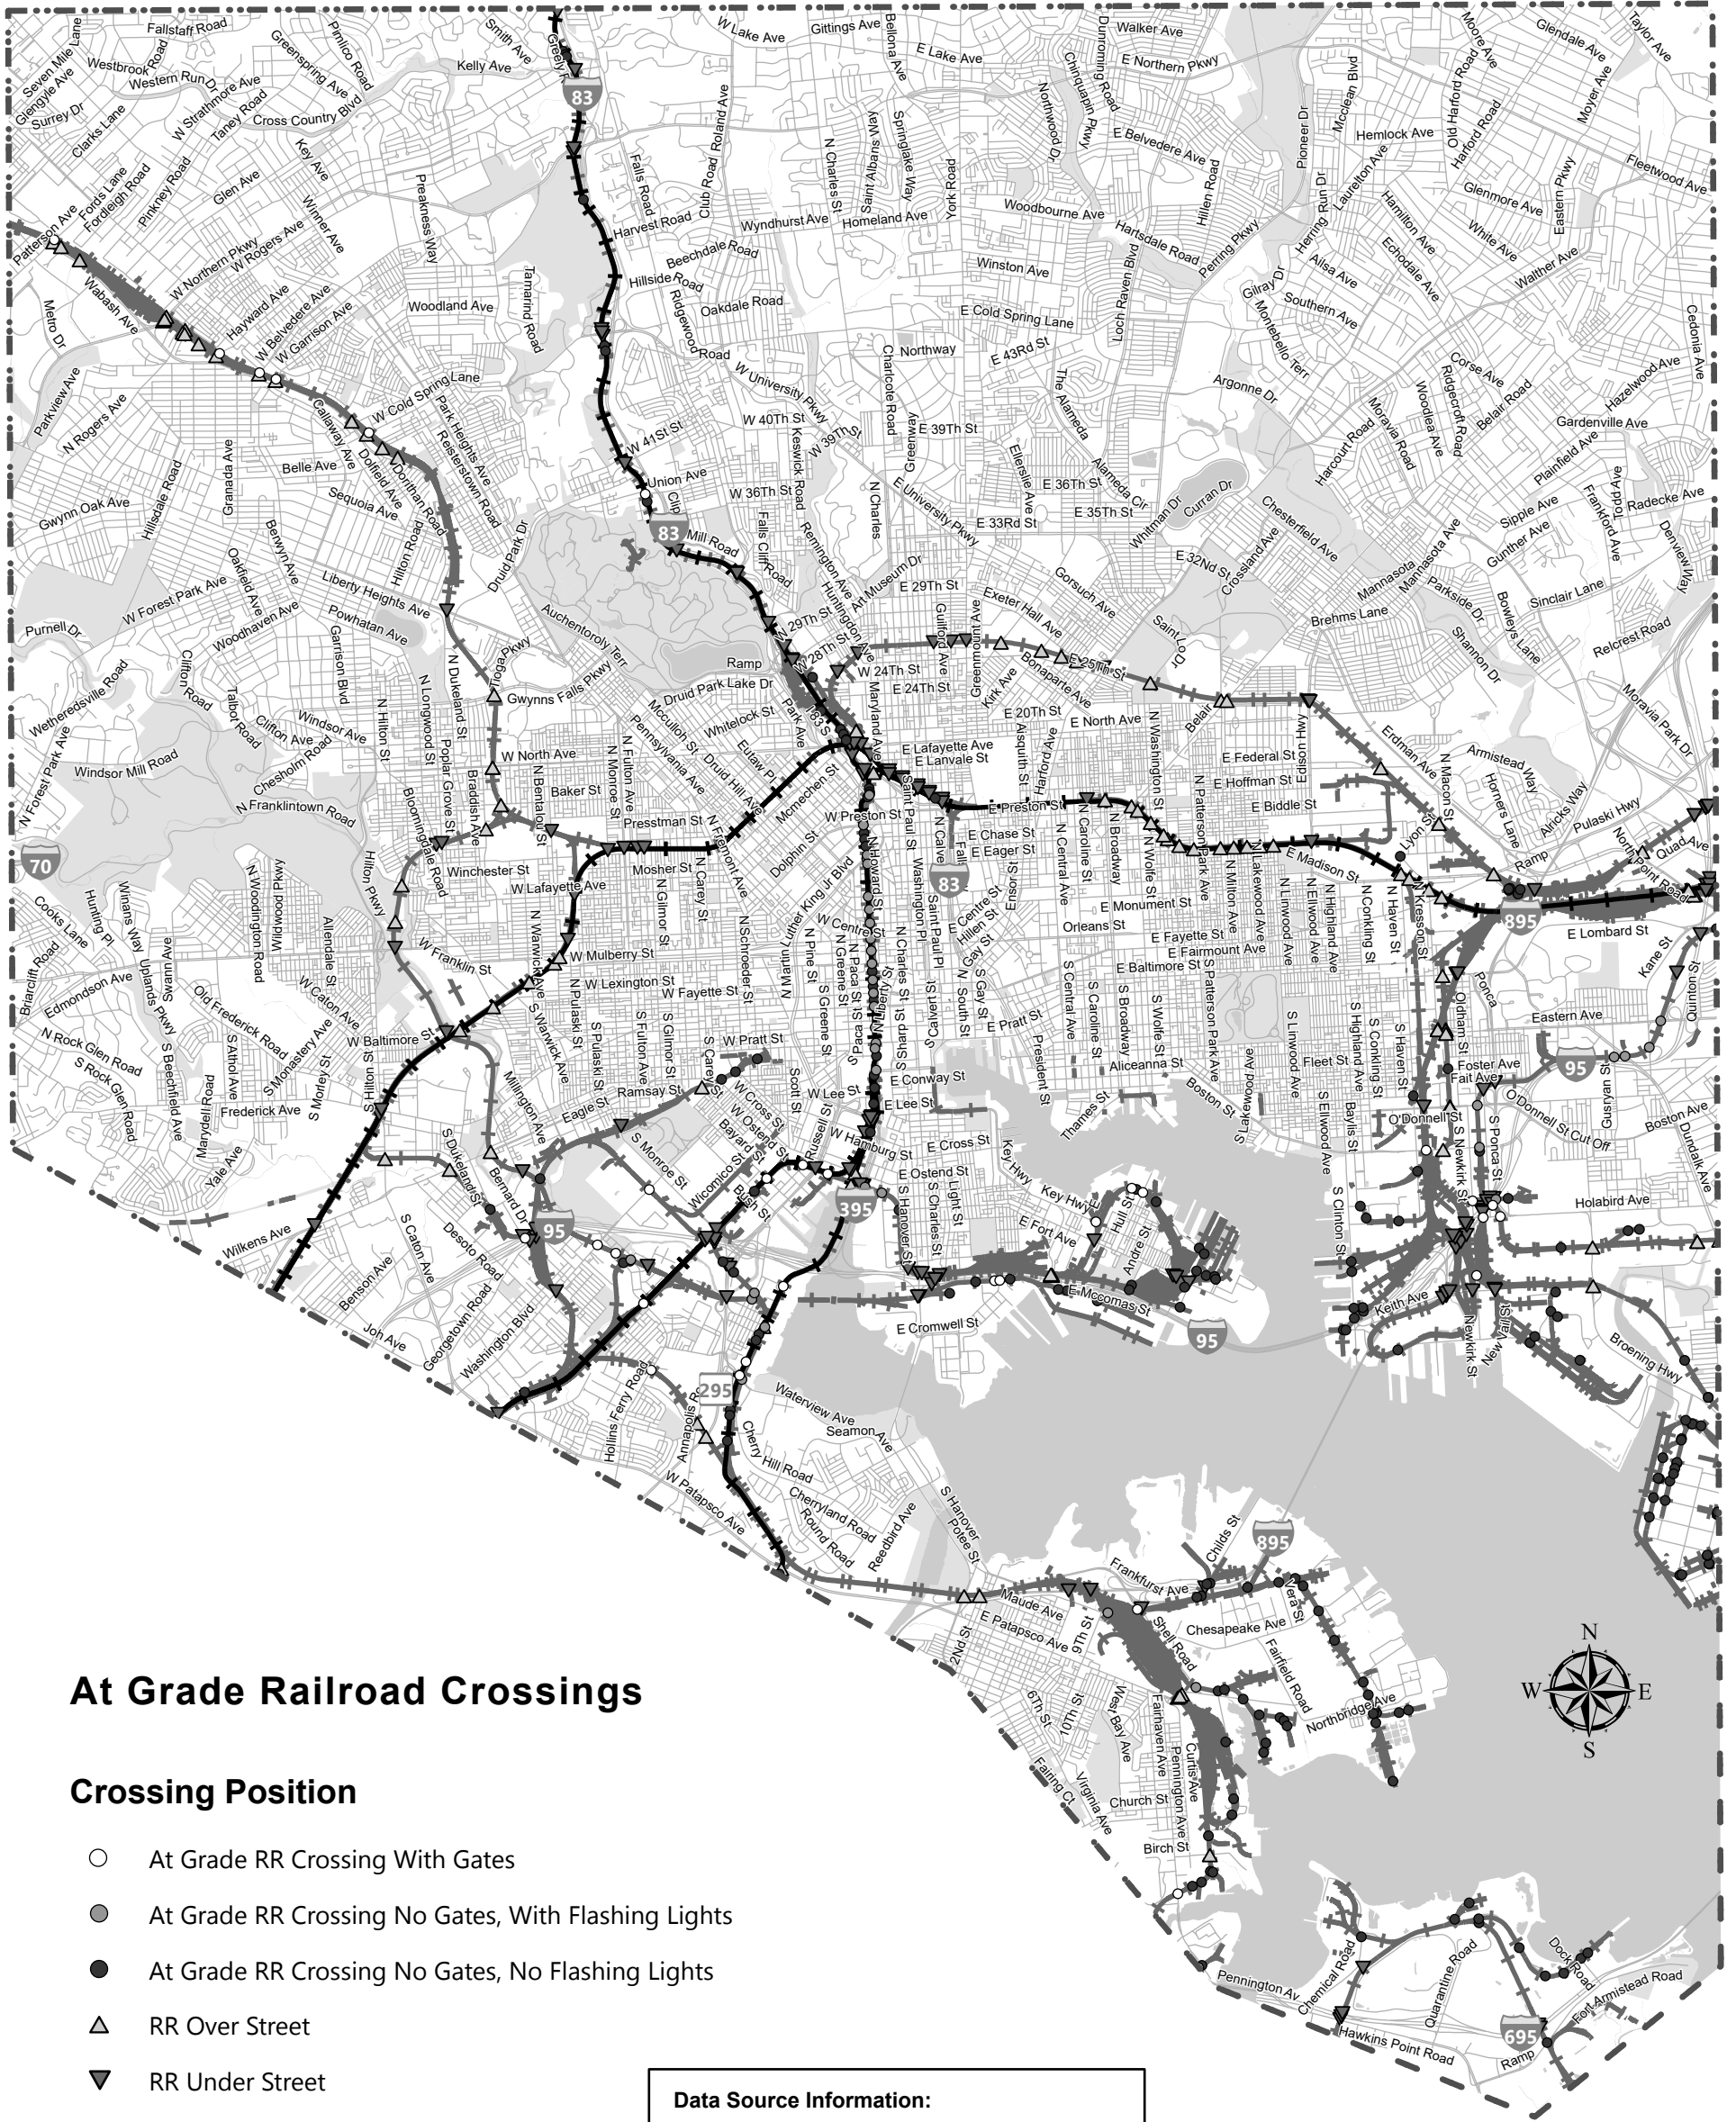

At Grade Railroad Crossings

Baltimore City Department of Transportation

At Grade Railroad Crossings

Crossing Position

- At Grade RR Crossing With Gates
- At Grade RR Crossing No Gates, With Flashing Lights
- At Grade RR Crossing No Gates, No Flashing Lights
- △ RR Over Street
- ▽ RR Under Street