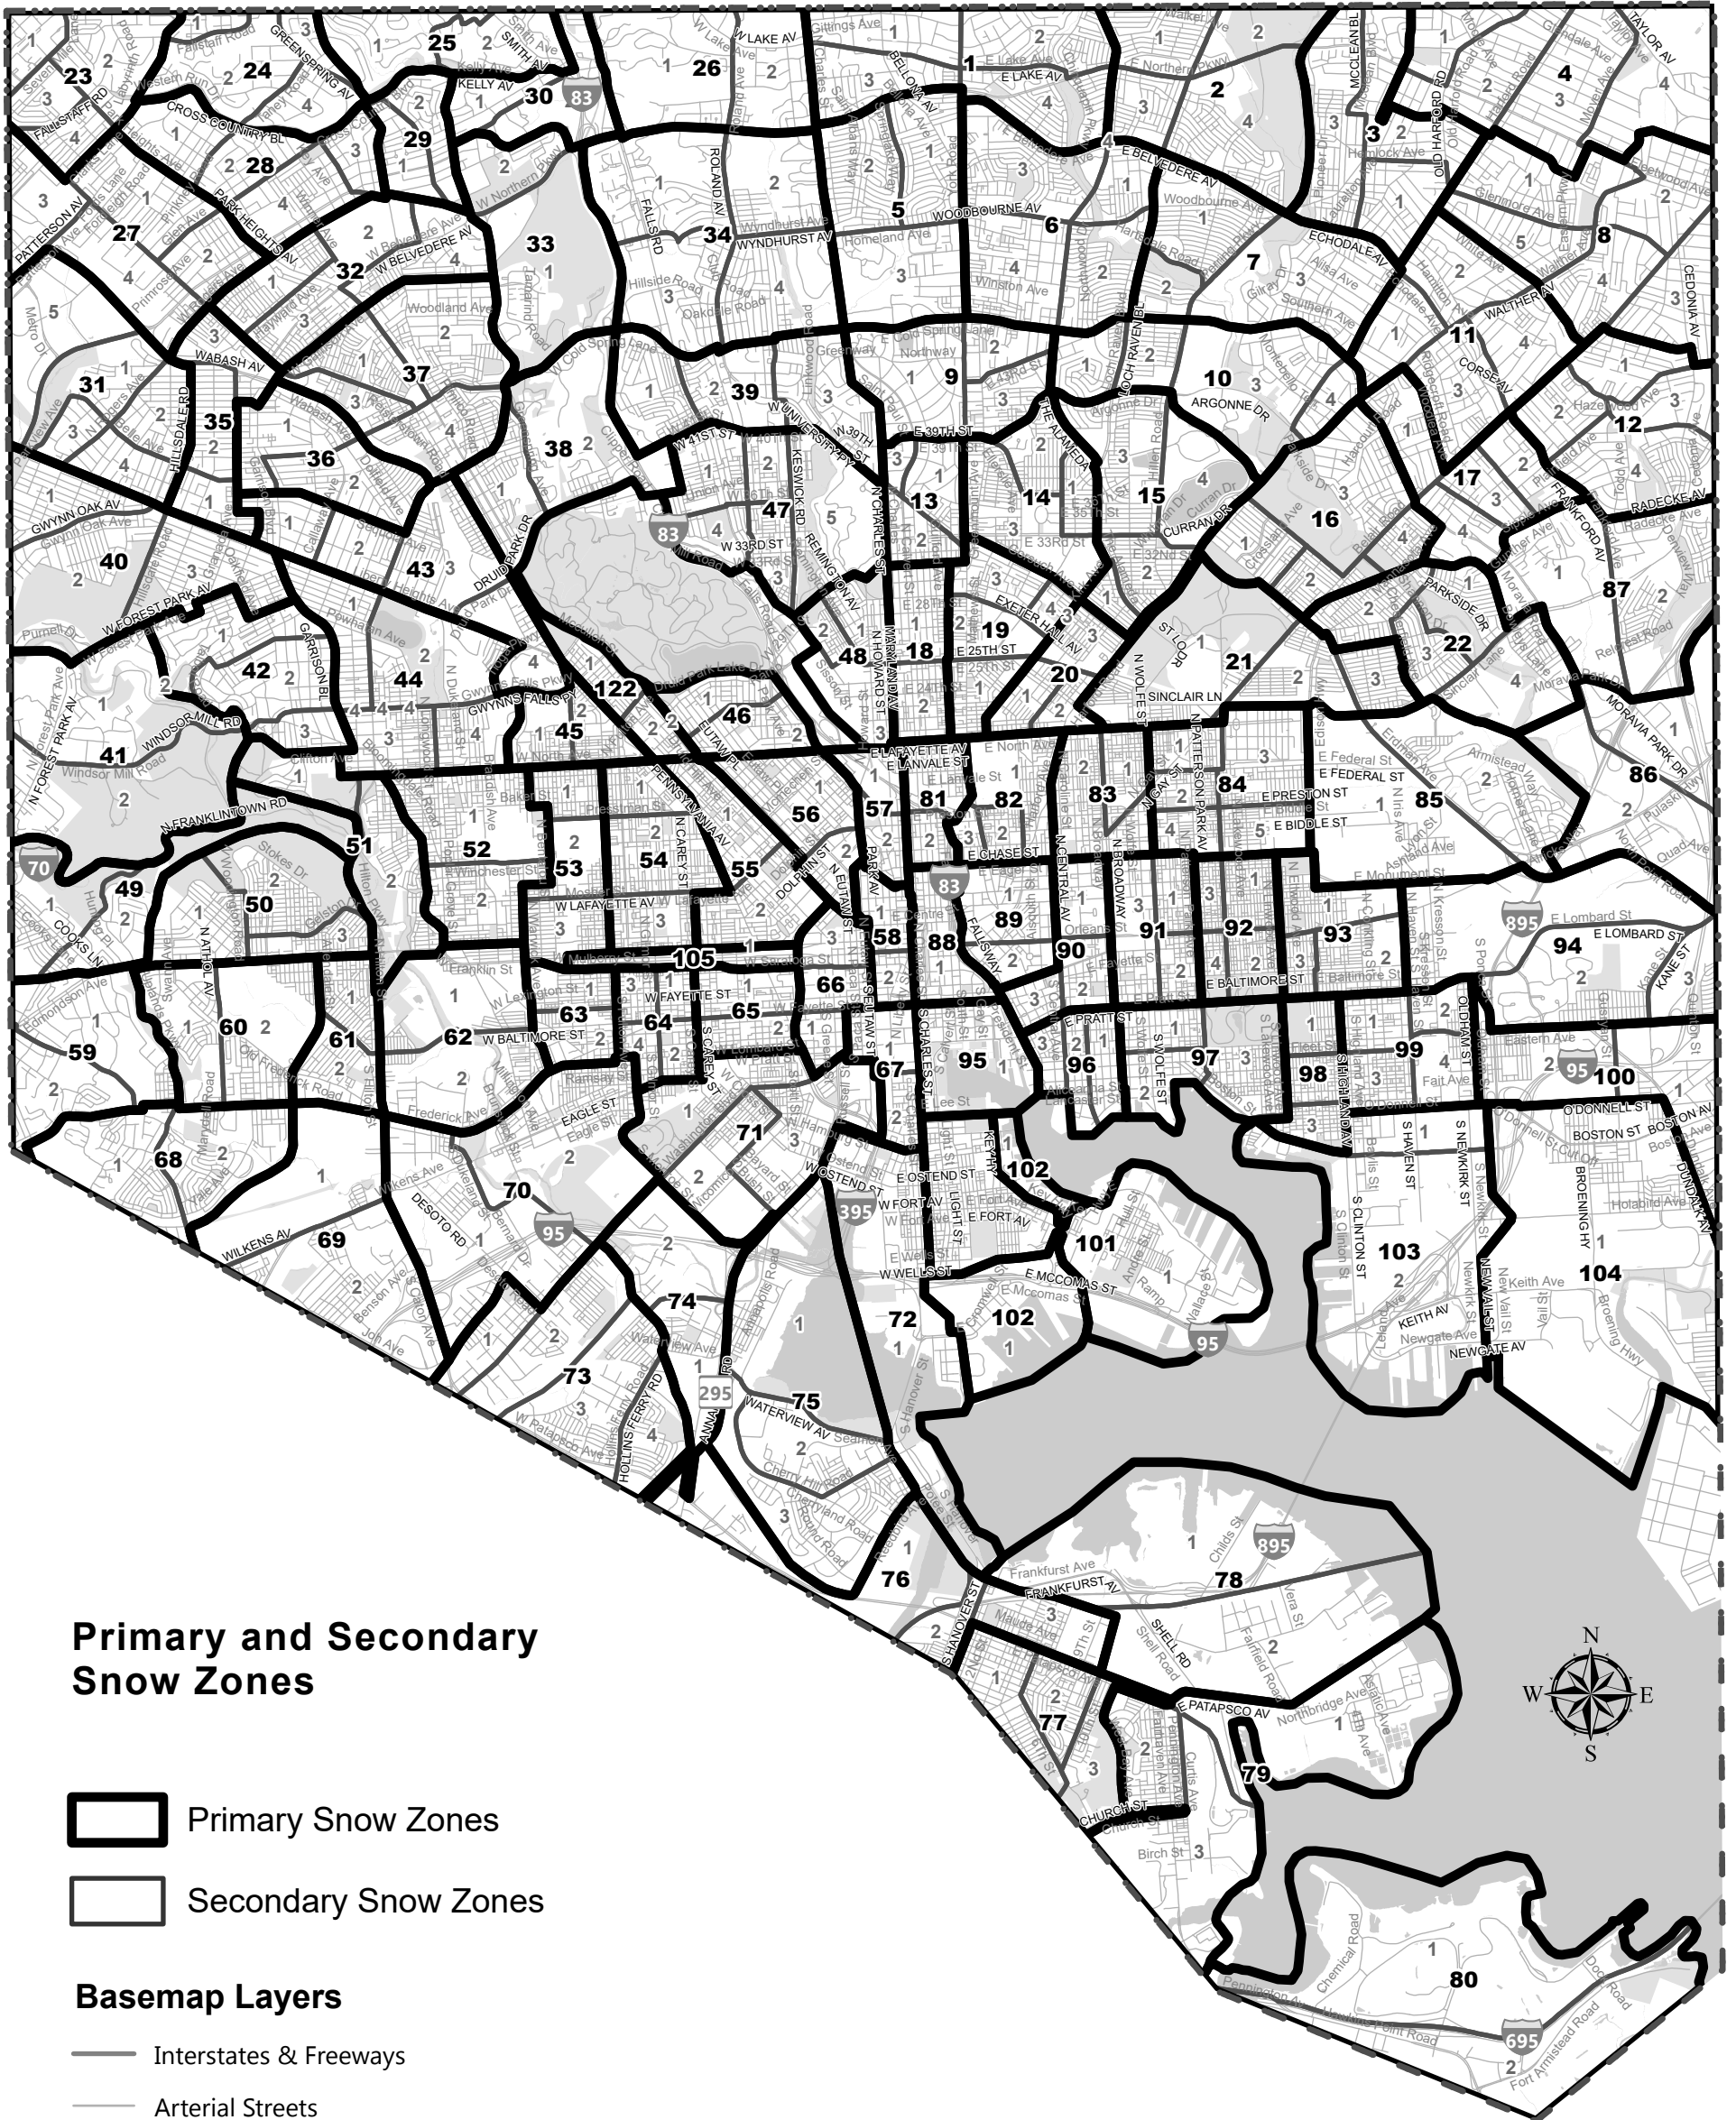

Primary and Secondary Snow Zones

Baltimore City Department of Transportation

Primary and Secondary Snow Zones

- Primary Snow Zones
- Secondary Snow Zones

Basemap Layers

- Interstates & Freeways
- Arterial Streets
- Collector & Local Streets
- City Limits
- Parks
- Water

Data Source Disclaimer:
Primary Snow Zones:
Data Source: BCIT EGIS Office
Secondary Snow Zones:
Data Source: BCIT EGIS Office