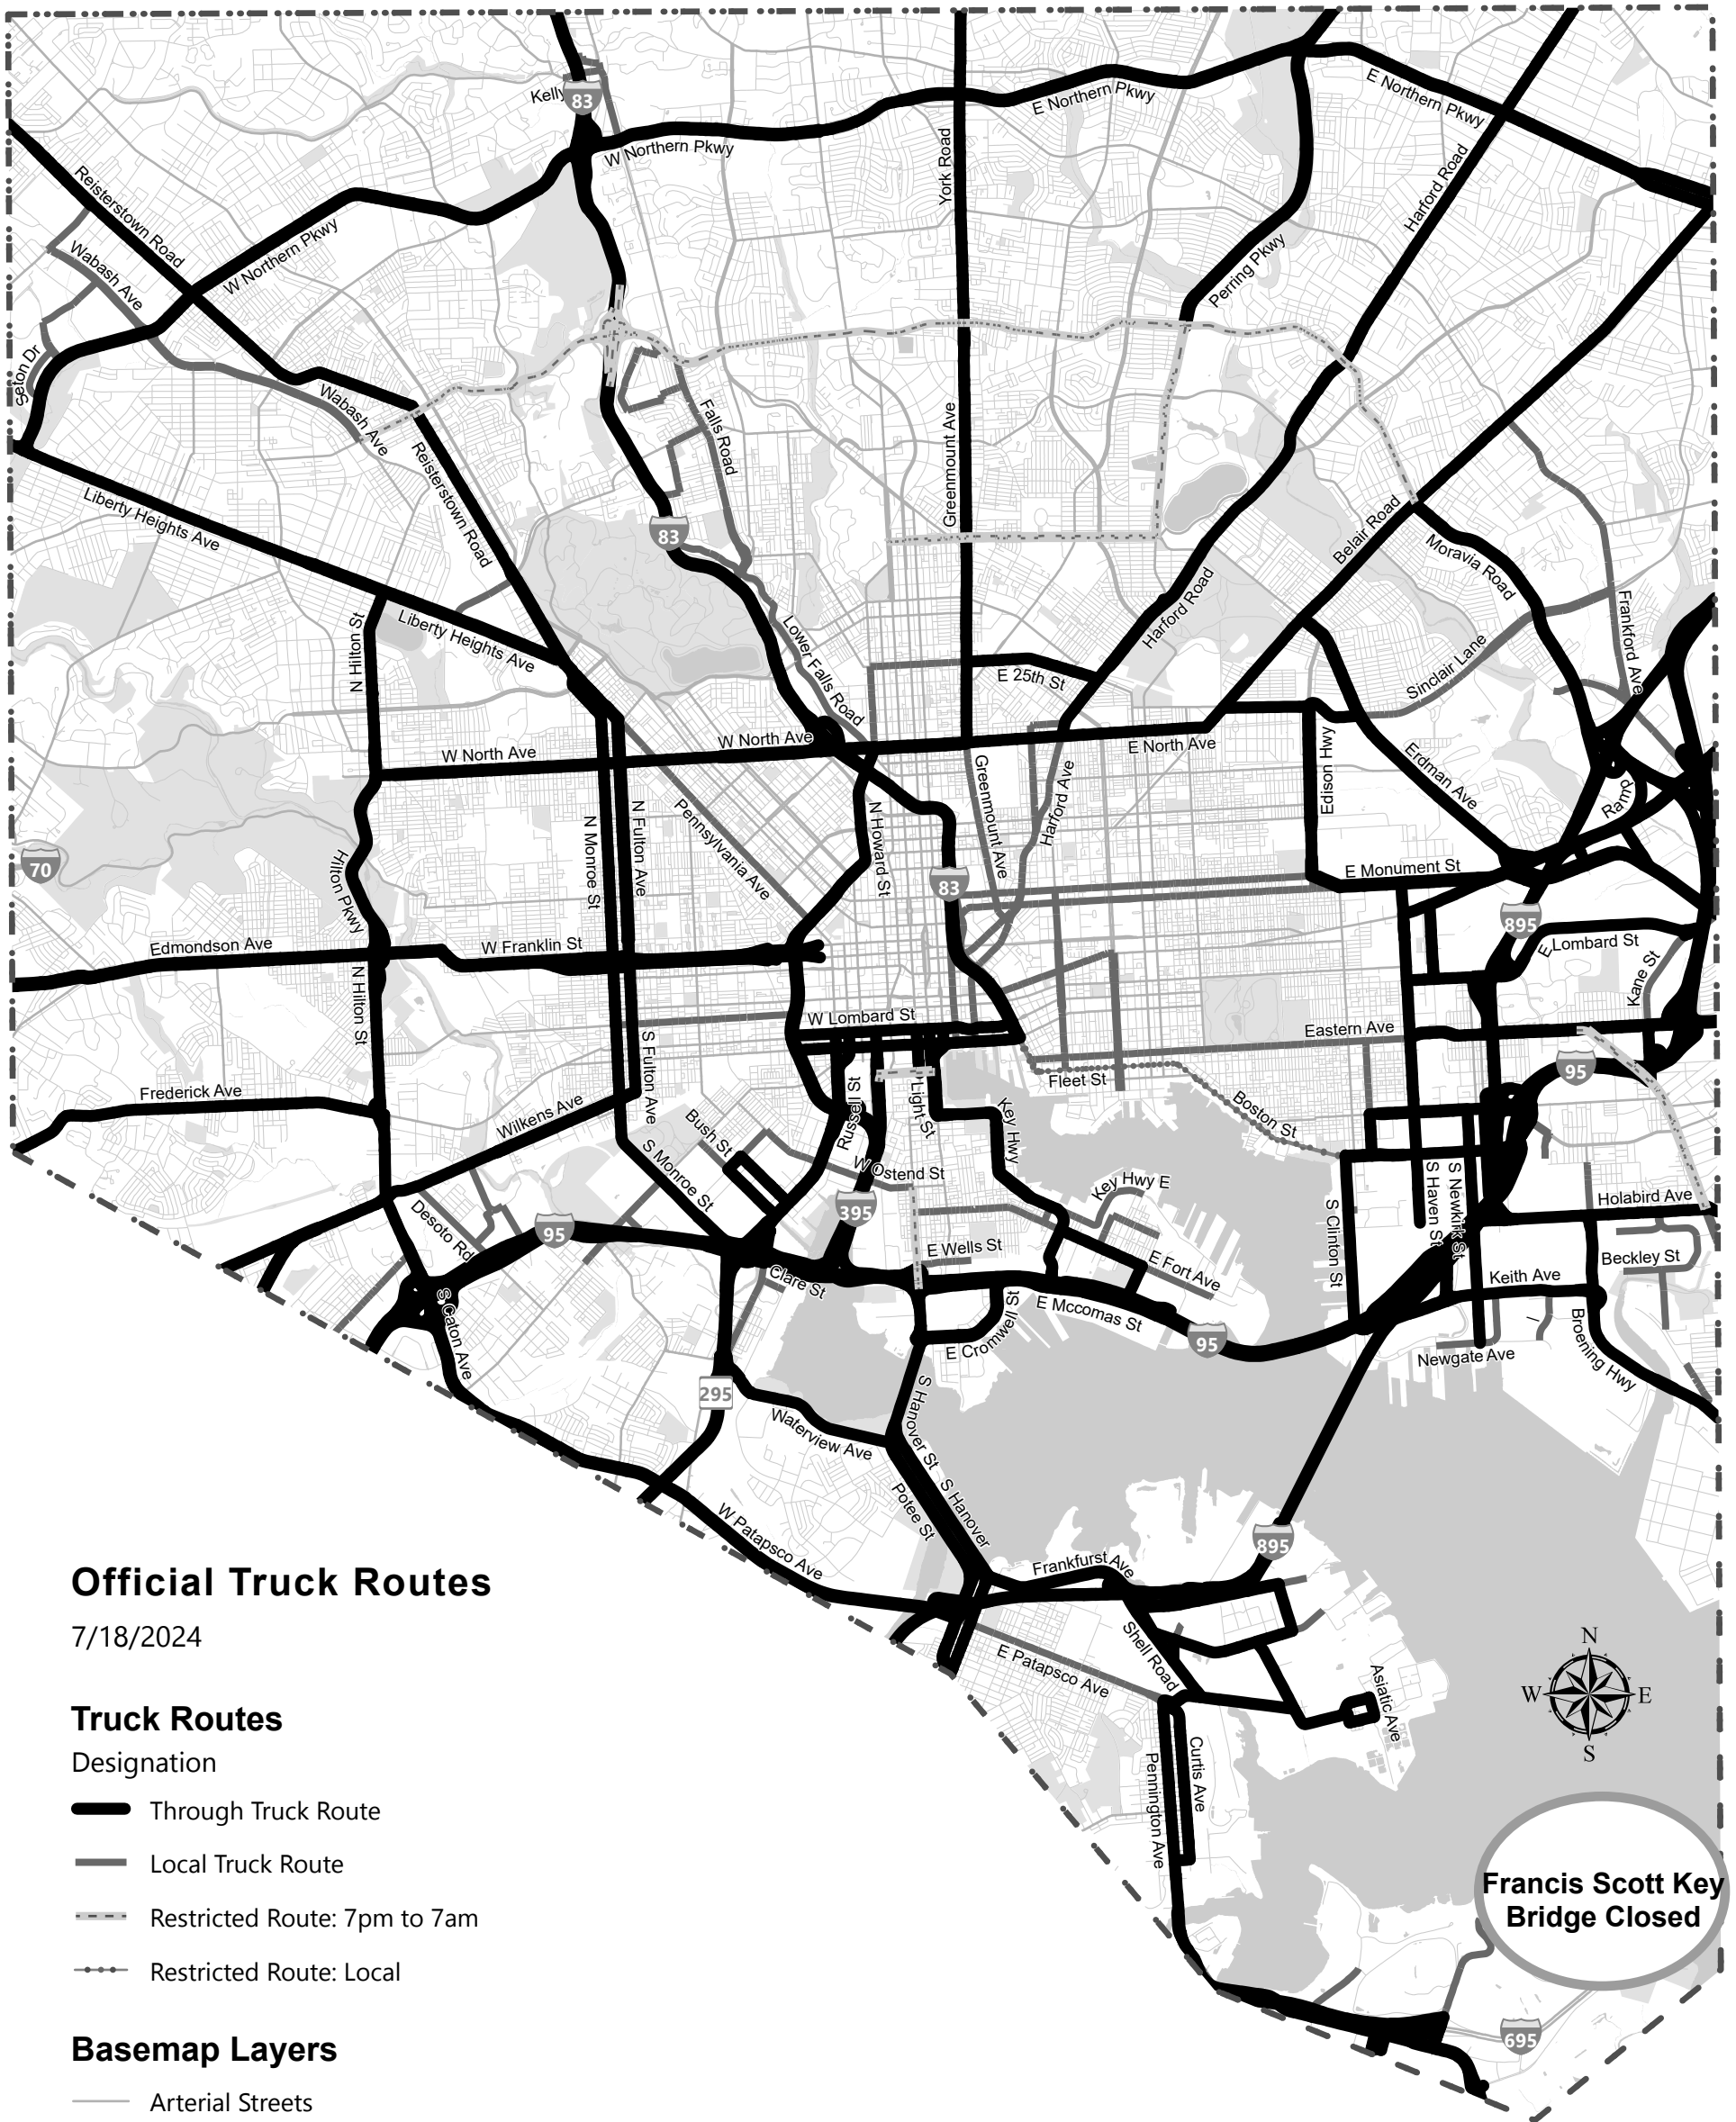

Official Truck Routes

Baltimore City Department of Transportation

Official Truck Routes

7/18/2024

Truck Routes

Designation

-  Through Truck Route
-  Local Truck Route
-  Restricted Route: 7pm to 7am
-  Restricted Route: Local

Basemap Layers

-  Arterial Streets
-  Other Streets
-  City Limits
-  Park
-  Water

Map produced by Baltimore City Department of Transportation GIS office on 7/18/2024.
Email: DOT.GISRequest@baltimorecity.gov

Data Source Information:
Truck Routes:
Data source: BC DOT Date: 7/18/2024