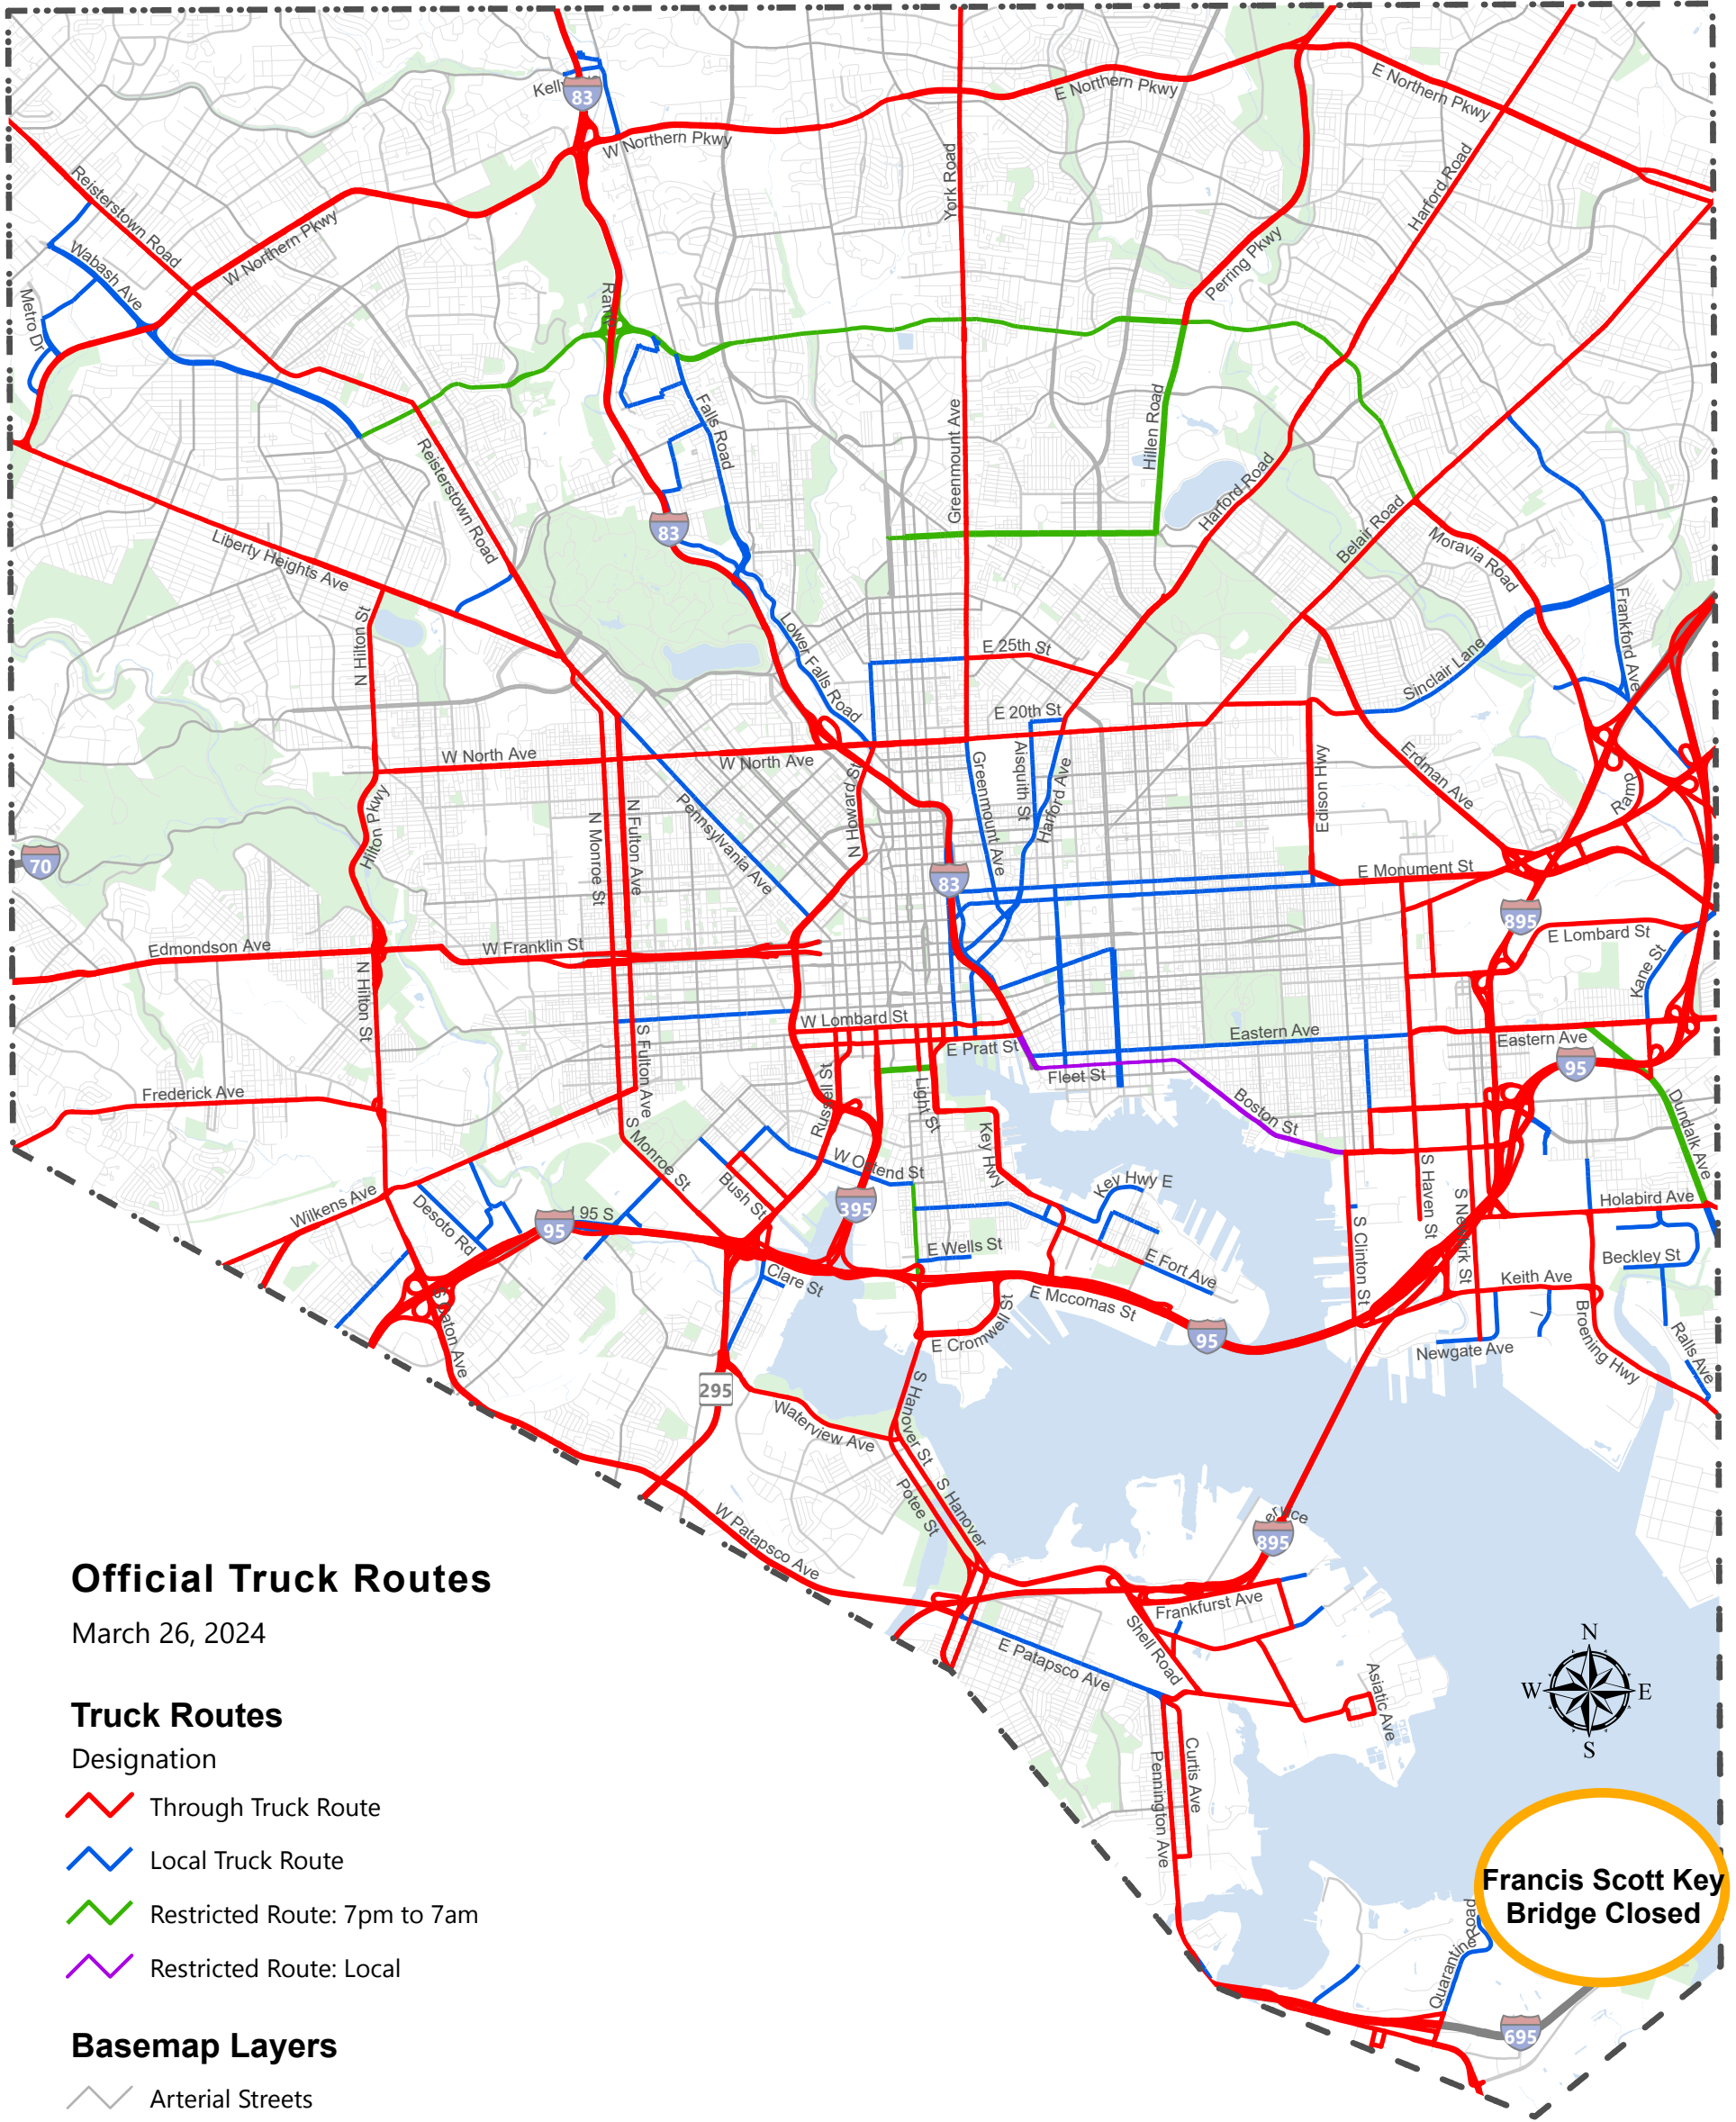

Official Truck Routes

Baltimore City Department of Transportation

Official Truck Routes

March 26, 2024

Truck Routes

Designation

- Through Truck Route
- Local Truck Route
- Restricted Route: 7pm to 7am
- Restricted Route: Local

Basemap Layers

- Arterial Streets
- Other Streets
- City Limits
- Park
- Water

Map produced by Baltimore City Department of Transportation GIS office on 4/11/2024.
Email: DOT.GISRequest@baltimorecity.gov

Data Source Information:
Truck Routes:
Data source: BC DOT Date: March 26, 2024