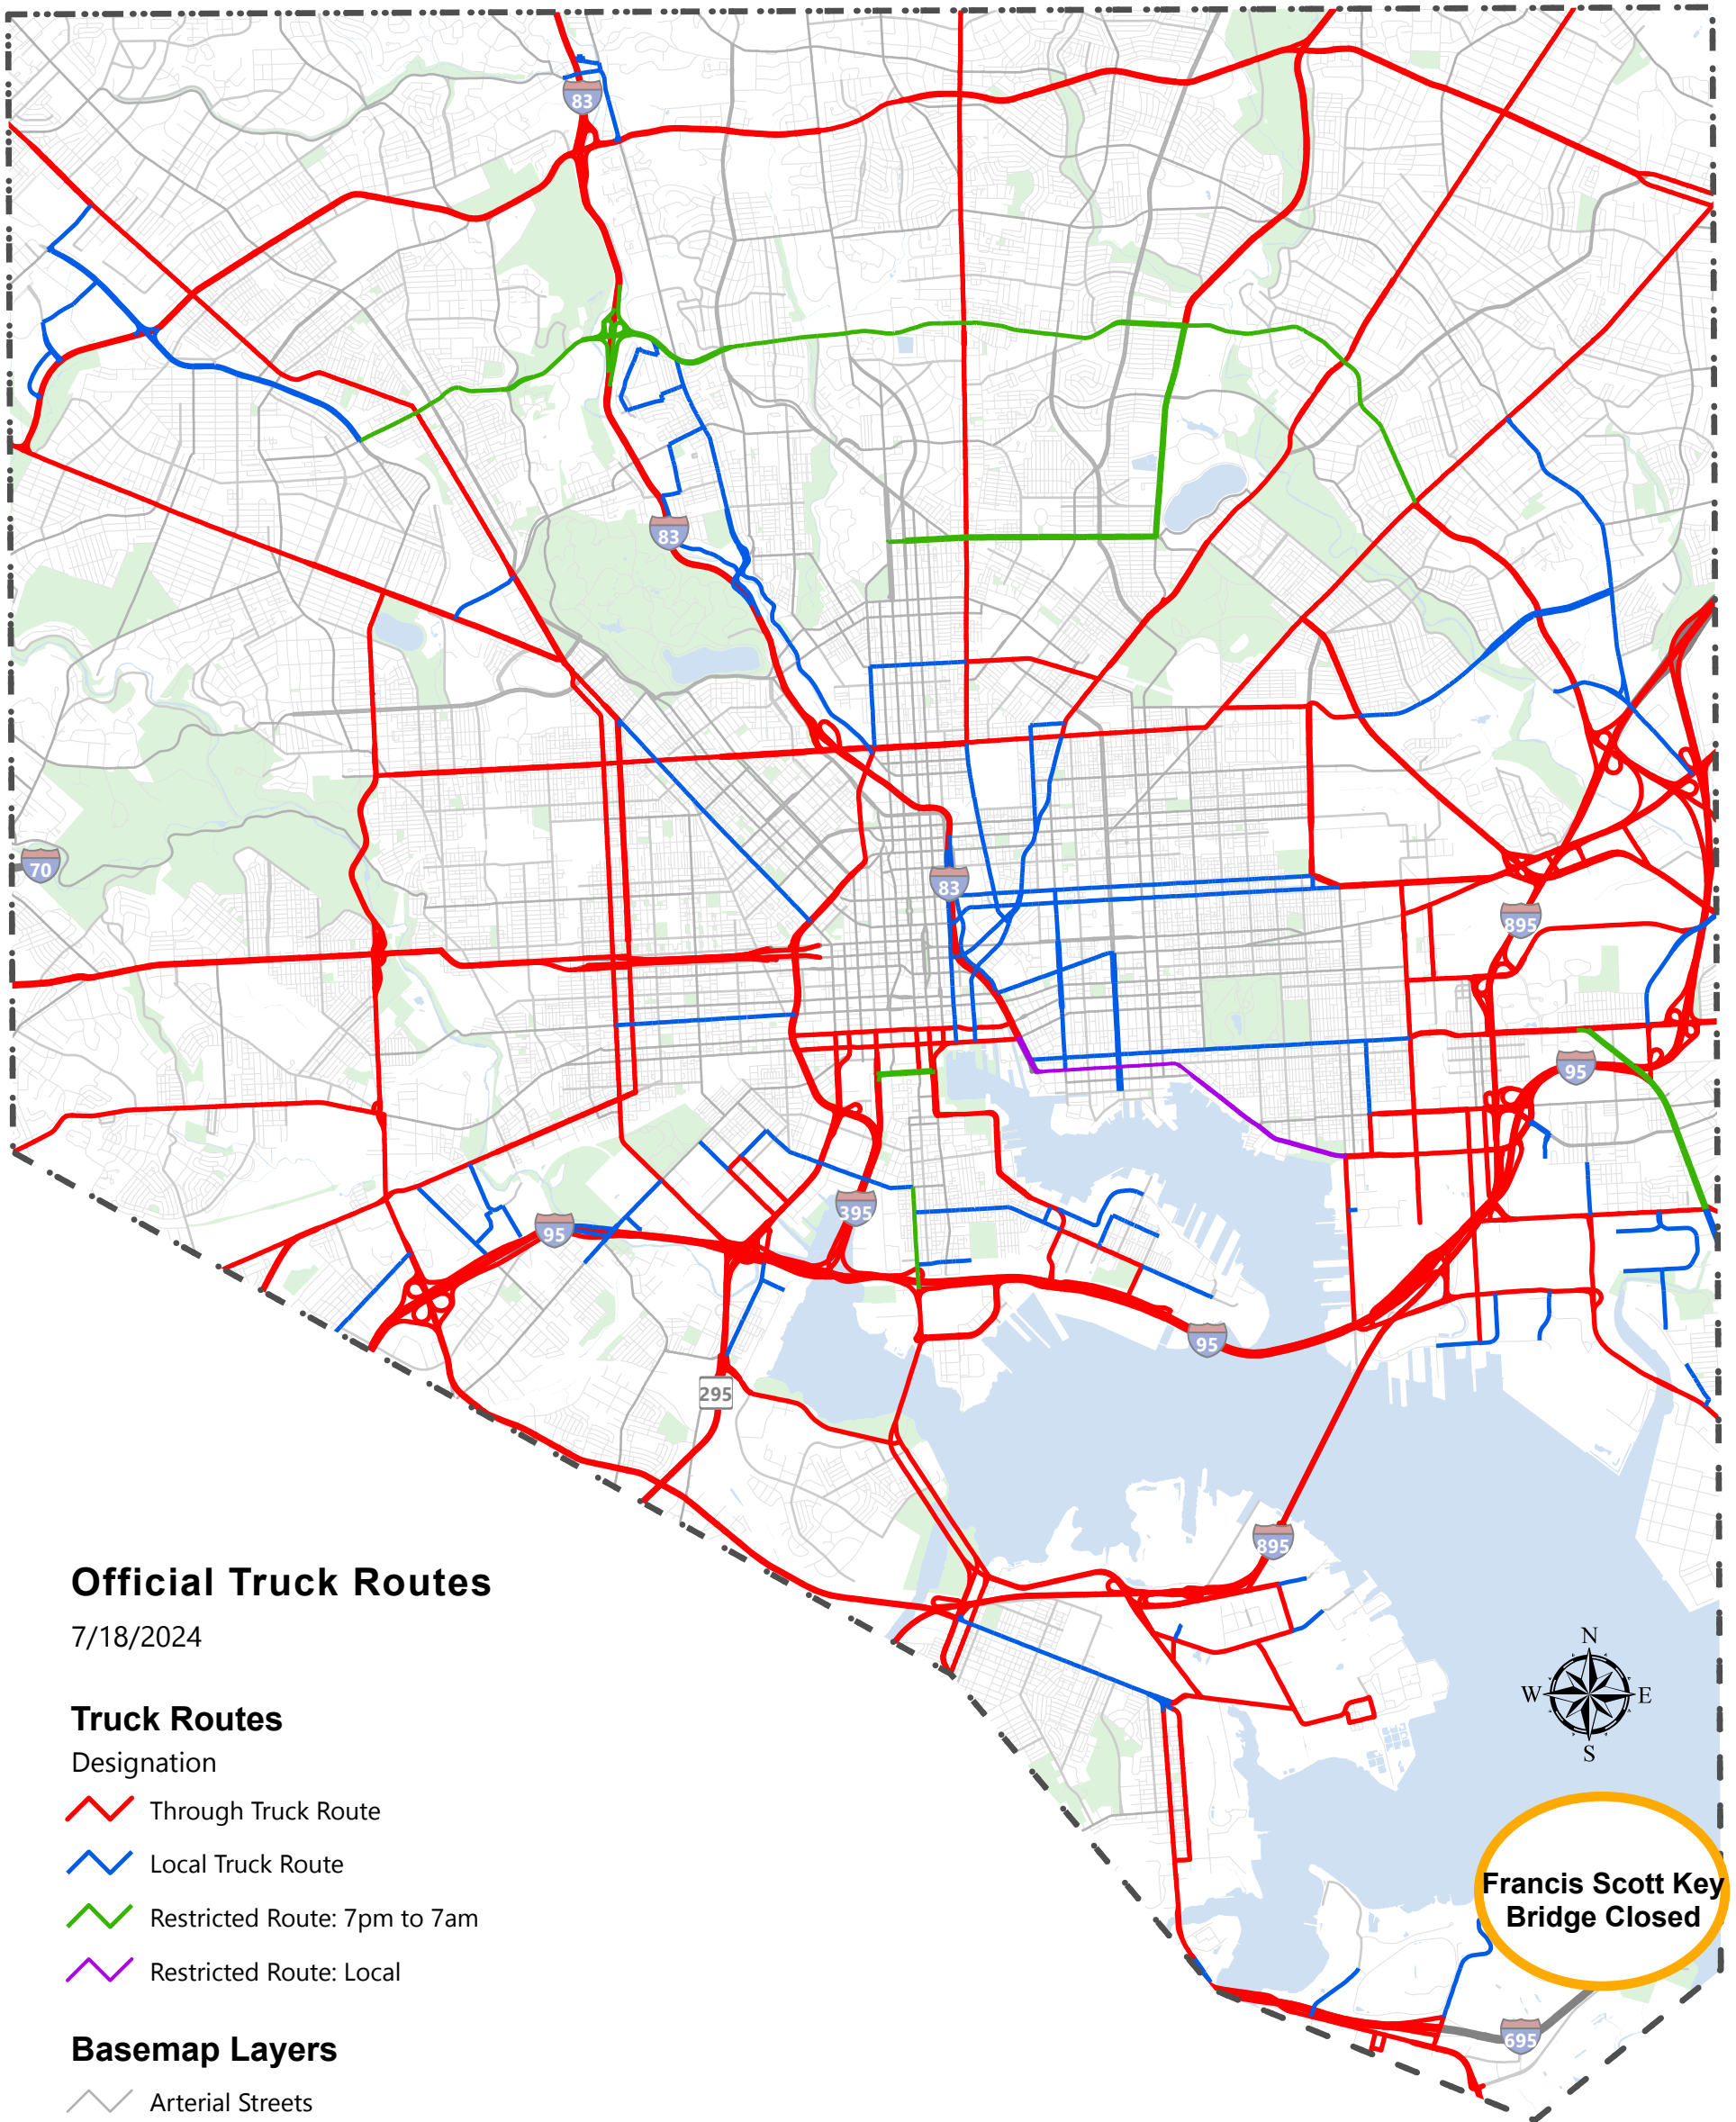

# Official Truck Routes

Baltimore City Department of Transportation

## Official Truck Routes

7/18/2024

### Truck Routes

Designation

-  Through Truck Route
-  Local Truck Route
-  Restricted Route: 7pm to 7am
-  Restricted Route: Local

### Basemap Layers

-  Arterial Streets
-  Other Streets
-  City Limits
-  Park
-  Water

**Data Source Information:**  
Truck Routes:  
Data source: BC DOT Date: 7/18/2024

Map produced by Baltimore City Department of Transportation GIS office on 7/18/2024.  
Email: DOT.GISRequest@baltimorecity.gov